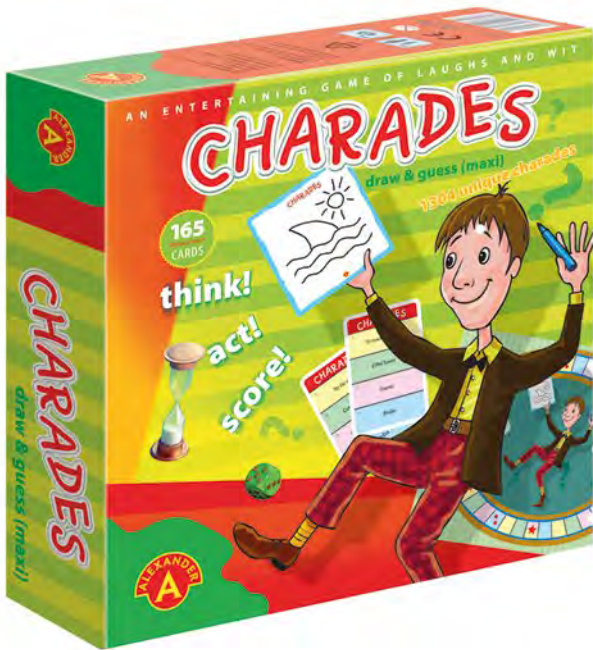

..... Prod. No. **1540**

MATHSTERMIND

7+	2-4	170	8	30.5/24.5/5	42/39/27
AGE	PLAYERS	ELEMENTS	ITEMS IN MULTI-PIECE PACKAGE	ITEM DIMENSIONS	MULTI-PIECE PACKAGE DIMENSIONS

FAMILY & PARTY GAMES

SHOW & TELL CHARADES is a team party game where players act out words/phrases marked on cards and their teammates try to guess the clues as quickly as possible. The game can be played by both children and adults, and is a great way to spend some fun, quality time with your family and friends. Anyone can be a winner. It's quick wit that counts!

7+	4+	196	8	29/19/4	34/30.5/21
AGE	PLAYERS	ELEMENTS	ITEMS IN MULTI-PIECE PACKAGE	ITEM DIMENSIONS	MULTI-PIECE PACKAGE DIMENSIONS

Prod. No. **1309**

CHARADES - SHOW & TELL MINI

7+	4+	60	10	11/18/3.5	38/19/12
AGE	PLAYERS	ELEMENTS	ITEMS IN MULTI-PIECE PACKAGE	ITEM DIMENSIONS	MULTI-PIECE PACKAGE DIMENSIONS

FAMILY & PARTY GAMES

Prod. No. 0796

CHARADES - DRAW & GUESS MAXI

7+	4+	254	8	30.5/24.5/5	40.5/29/28
AGE	PLAYERS	ELEMENTS	ITEMS IN MULTI-PIECE PACKAGE	ITEM DIMENSIONS	MULTI-PIECE PACKAGE DIMENSIONS

In Show & Tell Junior Charades the clues for acting come as pictures, so even the small children without ability to read can take full part and enjoy the game.