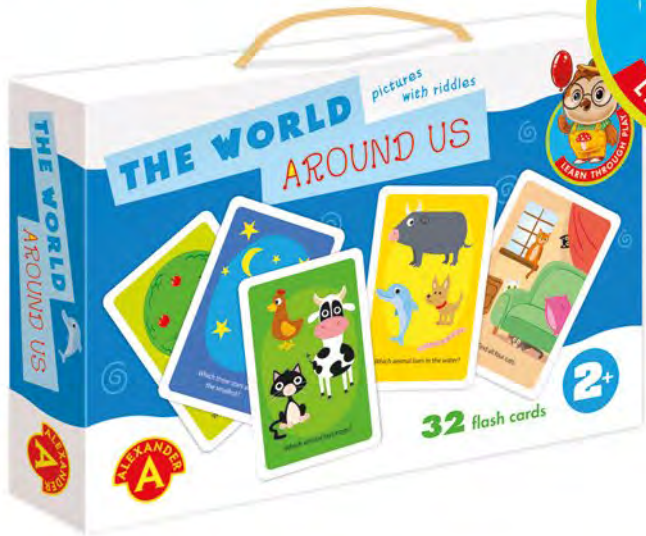

Prod. No. 1858

FLASH BOARDS - ANIMALS

12m+	8	7	27.5/18.7/5	34/21/30.5
AGE	ELEMENTS	ITEMS IN MULTI-PIECE PACKAGE	ITEM DIMENSIONS	MULTI-PIECE PACKAGE DIMENSIONS

Every board shows a picture of a person or animal with a removable center (“face”) in the shape of a circle. Pieces can be assembled according to the model or used to create original and funny combinations.

Prod. No. 1864

PUZZLE - MATCHING ANIMALS

18m+	12	7	27.5/18.7/5	34/21/30.5
AGE	ELEMENTS	ITEMS IN MULTI-PIECE PACKAGE	ITEM DIMENSIONS	MULTI-PIECE PACKAGE DIMENSIONS

A set of two-piece puzzles meant to be assembled so that the picture on the left matches the one on the right. The playset helps recognize and compare different colours and patterns.

Prod. No. 1859

PUZZLE - MATCHING COLOURS

18m+	40	7	27.5/18.7/5	34/21/30.5
AGE	ELEMENTS	ITEMS IN MULTI-PIECE PACKAGE	ITEM DIMENSIONS	MULTI-PIECE PACKAGE DIMENSIONS

The cards are meant to be played with the help of an adult, who reads the questions attached to pictures. Playing together is a great way to stimulate children's mental development as well as to teach and help explain about the world.