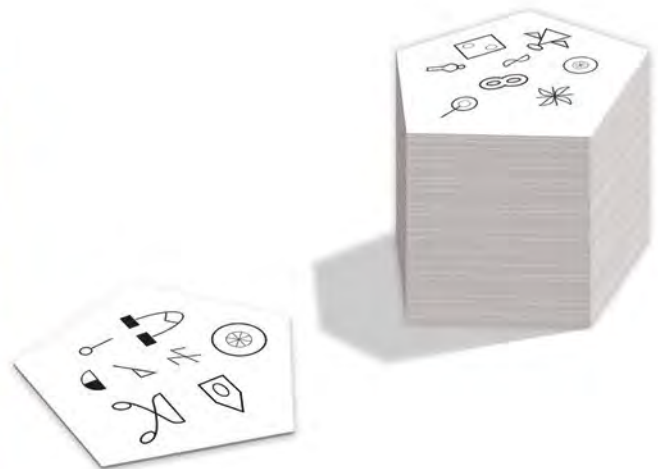

WISE OWL PRESENTS

..... Prod. No. **1376**

TRAIN THE BRAIN WITH COLORFUL PICTOGRAMS

4+	2-6	56	7	24.5/20.5/4.5	34/30.5/21
AGE	PLAYERS	ELEMENTS	ITEMS IN MULTI-PIECE PACKAGE	ITEM DIMENSIONS	MULTI-PIECE PACKAGE DIMENSIONS

Brain stimulation is essential for its proper and long-term functioning. For those who want to keep their minds fit at any age, we have prepared a smart game which shapes concentration and perception. There are 55 cards, each with 8 different symbols. All cards have one common element which has to be found and pointed out by your finger. The goal of the game is to find the common symbol on two cards as quickly as possible. It's a quick game to train your brain! Along with competition and fun the game can be used in post-trau-matic therapy - the elements have been purposely chosen to stimulate neural processes.

..... Prod. No. **1377**

TRAIN THE BRAIN - WITH PICTOGRAMS

4+	2-6	56	7	24.5/20.5/4.5	34/30.5/21
AGE	PLAYERS	ELEMENTS	ITEMS IN MULTI-PIECE PACKAGE	ITEM DIMENSIONS	MULTI-PIECE PACKAGE DIMENSIONS