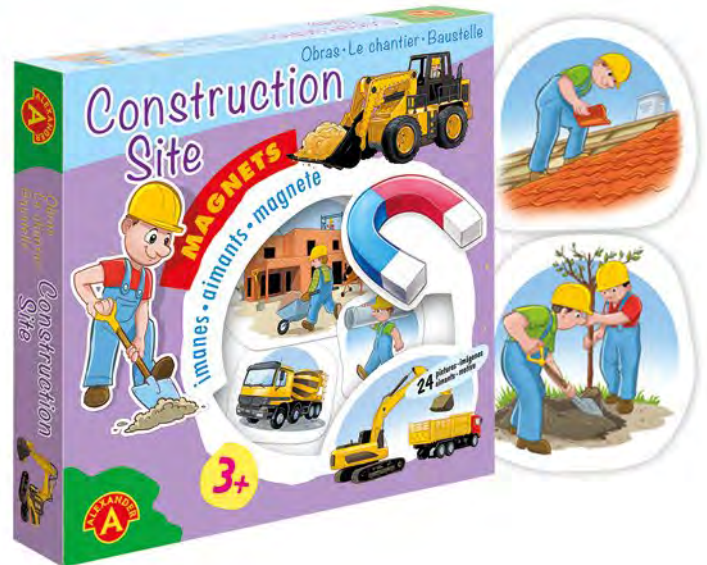

3+	24	10	27/26,5/4	40,5/29/28
AGE	ELEMENTS	ITEMS IN MULTI-PIECE PACKAGE	ITEM DIMENSIONS	MULTI-PIECE PACKAGE DIMENSIONS

Prod. No. **2604**
MAGNETS - CONSTRUCTION SITE

3+	24	10	27/26,5/4	40,5/29/28
AGE	ELEMENTS	ITEMS IN MULTI-PIECE PACKAGE	ITEM DIMENSIONS	MULTI-PIECE PACKAGE DIMENSIONS