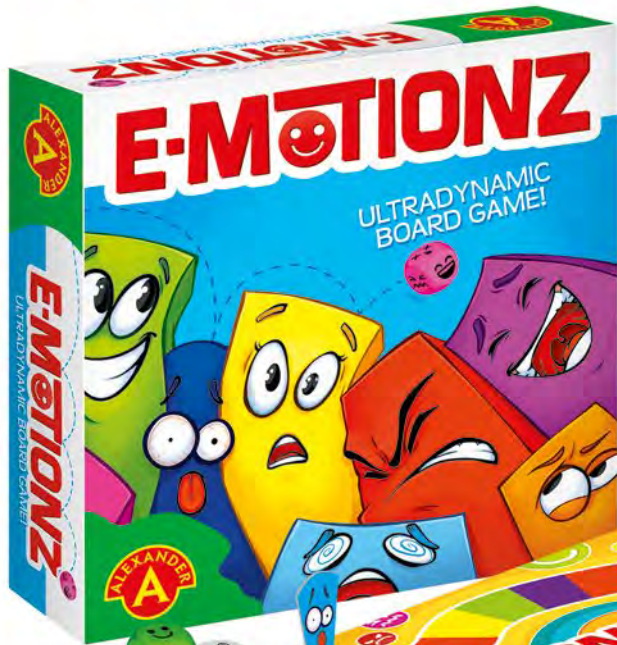

FAMILY & PARTY GAMES

Prod. No. 1593

E-MOTIONZ

7+	2-5	141	8	24.5/25.5/6	51/26/26
AGE	PLAYERS	ELEMENTS	ITEMS IN MULTI-PIECE PACKAGE	ITEM DIMENSIONS	MULTI-PIECE PACKAGE DIMENSIONS

Ready for some real competition?

Try E-motionz and find out how fast and dynamic a board game can get. But remember, it's not enough to roll the dice quickly, but to be exceptionally dexterous and quick-witted as well.

Keep your eyes peeled and reflexes sharp to win.

Prod. No. 1594

E-MOTIONZ - MINI

7+	2-3	71	10	11/18/3.5	38/19/12
AGE	PLAYERS	ELEMENTS	ITEMS IN MULTI-PIECE PACKAGE	ITEM DIMENSIONS	MULTI-PIECE PACKAGE DIMENSIONS