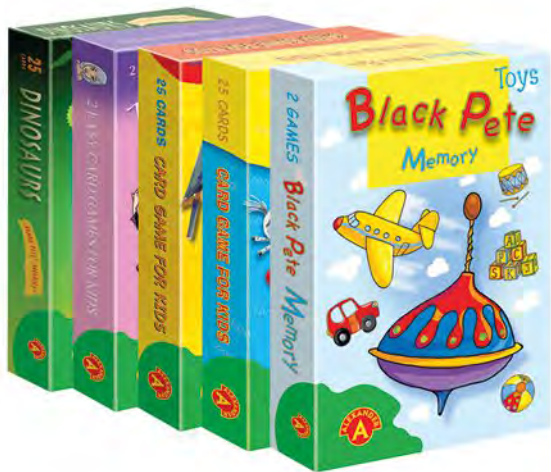

CLASSIC GAMES

A funny simple and popular card game for the youngest. Get rid of all picture-paired cards until there is one unmatched left on one's hand, the one that no-one wants, the "Black Peter", the "Confirmed Bachelor", the "Old Maid".

The product includes 4 various picture themes – Fairy Tales, ZOO, Toys, Best Friends Forever – each one packed separately or mixed together.

Prod. No. **1307**

BLACK PETE (OLD MAID) – MEMO

5 906018 013078 >

3+	2-4	25	18	6/9/1	12/9/10.5
AGE	PLAYERS	ELEMENTS	ITEMS IN MULTI-PIECE PACKAGE	ITEM DIMENSIONS	MULTI-PIECE PACKAGE DIMENSIONS