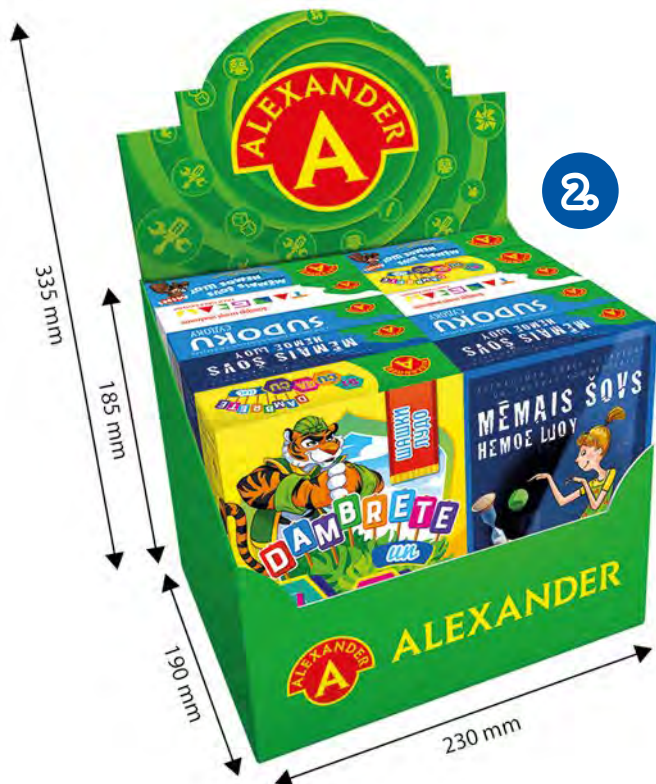

CLASSIC GAMES

1

MULTIPRODUCT LARGE DISPLAY

A universal display for a mix of Alexander products. Fits even up to 370 different items (dependent on products assortment). Packed in 4 displays on one europallet or individually on dedicated 1/4-sized pallets. Ideal for large stores, super- and hypermarkets.

60/40/139	up to 370	up to 60kg	4	up to 1480
DISPLAY DIMENSIONS	ITEMS ON DISPLAY	FULL DISPLAY WEIGHT	DISPLAYS ON EURO-PALLET	ITEMS ON EURO-PALLET

2

MINI-GAMES DISPLAY

A small handy display for a selection of 10 mini games, ideal to put behind the counter. Fits up to 90 boxes on europallet (900 items).

23/35.5/18	10	up to 3kg	90	900
DISPLAY DIMENSIONS	ITEMS ON DISPLAY	FULL DISPLAY WEIGHT	DISPLAYS ON EURO-PALLET	ITEMS ON EURO-PALLET

All mini games are also available in comfortable CDUs (Counter Display Units) and in a mixed assortment of different items.

2