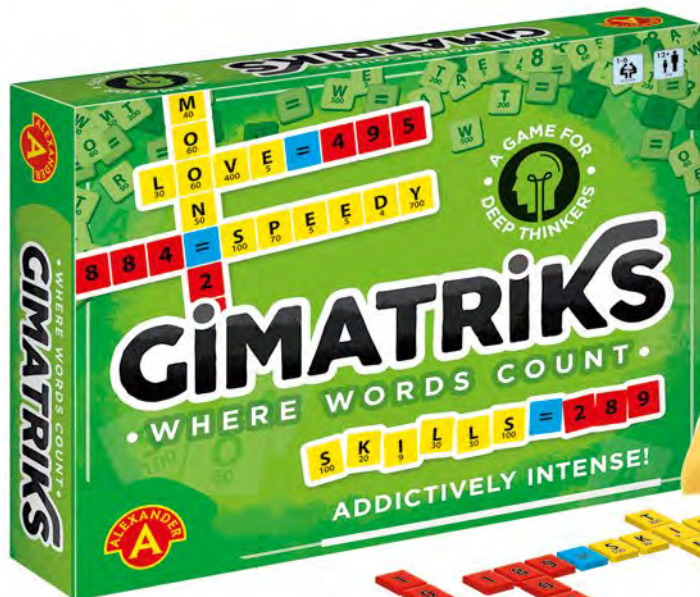

MY FIRST TV GAME SHOW

Prod. No. 2125

7+	3+	116	8	24.5/25.5/6	51/27/26
AGE	PLAYERS	ELEMENTS	ITEMS IN MULTI-PIECE PACKAGE	ITEM DIMENSIONS	MULTI-PIECE PACKAGE DIMENSIONS

FAMILY & PARTY GAMES

Exercise your brain and test yourself in a duel of logic. Think strategic. Anticipate your rival's moves. Be the first to regroup your cubes into a winning combination. Easy rules, fast gameplay.

Prod. No. 2410

TETRA-LOGIC

7+	2	33	8	24.5/25.5/6	51/26/26
AGE	PLAYERS	ELEMENTS	ITEMS IN MULTI-PIECE PACKAGE	ITEM DIMENSIONS	MULTI-PIECE PACKAGE DIMENSIONS

GIMATRIKS is a unique WORD GAME in which you can only win by being... GOOD AT COUNTING! All letters have been assigned numerical values and players assemble words to match the total word value with a specific number. Get creative and seek ways to build words that will score you as many points as possible. It's a true workout for the mind, one that utilizes both hemispheres of the brain at once! Are you ready to take the challenge? If so, prepare to do some serious thinking!