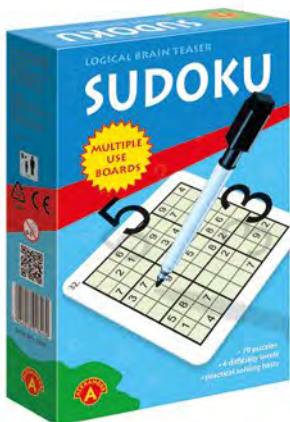

CLASSIC GAMES

..... Prod. No. **1362**

DOMINO CLASSIC – ROYAL IVORY

5 906018 013627 >

..... Prod. No. **1361**

DOMINO CLASSIC – IMPERIAL BLACK

5 906018 013610 >

Welcome to a marvellous world of dominoes, one of the most popular and largest game families in the world. Here, we provide you with a standard double-six set (28 tiles) and 7 intriguing game variants, ranging from a simple hot party game to a complex cut-throat play and brain-teasing solo puzzles

5+	1-5	28	16	24.5/14.5/3	34/30.5/21
AGE	PLAYERS	ELEMENTS	ITEMS IN MULTI-PIECE PACKAGE	ITEM DIMENSIONS	MULTI-PIECE PACKAGE DIMENSIONS

..... Prod. No. **1363**

TANGRAM

5 906018 013634 >

4+	1-6	103	10	29/19/4	34/30.5/21
AGE	PLAYERS	ELEMENTS	ITEMS IN MULTI-PIECE PACKAGE	ITEM DIMENSIONS	MULTI-PIECE PACKAGE DIMENSIONS

TANGRAM is a Chinese transformation puzzle known for about 3000 years. It's a great training for your imagination, perception, concentration and memory. One set consists of 7 various geometric figures (called tans) which form numerous shapes when put together. The goal is to compose a specific shape given only its silhouette with the use of all seven pieces (no overlapping allowed). You can also create your own fabricated shapes. Along with 6 sets of tans and 61 brain-teasing silhouettes, we give you 3 exciting game variants for up to 6 players.

..... Prod. No. **1364**

TANGRAM MINI

5 906018 013641 >

4+	1-6	103	10	11/18/3.5	38/19/12
AGE	PLAYERS	ELEMENTS	ITEMS IN MULTI-PIECE PACKAGE	ITEM DIMENSIONS	MULTI-PIECE PACKAGE DIMENSIONS

..... Prod. No. **1846**

SUDOKU – MINI

5 906018 018462 >

8+	1-6	36	10	11/18/3.5	38/19/12
AGE	PLAYERS	ELEMENTS	ITEMS IN MULTI-PIECE PACKAGE	ITEM DIMENSIONS	MULTI-PIECE PACKAGE DIMENSIONS