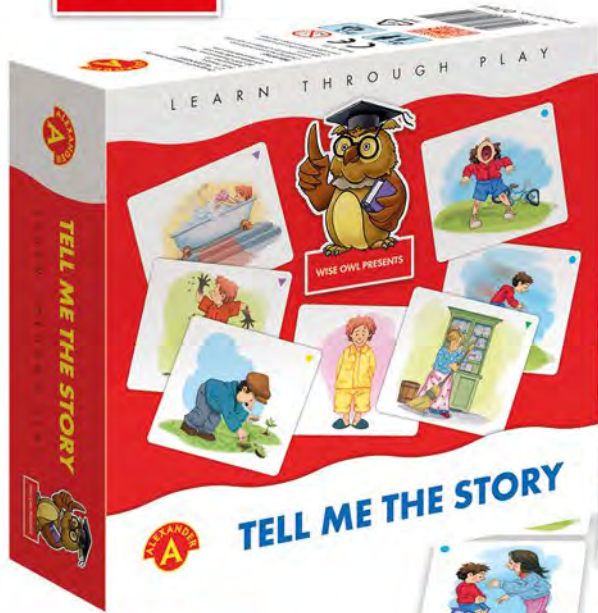

Prod. No. **0775**

CLEVER LOCO!

6+	2-4	90	8	24.5/25.5/6	51/26/26
AGE	PLAYERS	ELEMENTS	ITEMS IN MULTI-PIECE PACKAGE	ITEM DIMENSIONS	MULTI-PIECE PACKAGE DIMENSIONS

WHOSE TAIL IS IT is a lively board game for the youngest in which you need a sharp eye and fast hands. Be the quickest to find the right picture among 96 colourful tiles, the one showing a fragment of the animal pointed by the pawn. The game is a fun and exciting way to practice concentration, agility and observational skills at an early childhood stage.

Prod. No. **0774**

WHOSE TAIL IS IT?

4+	2-5	159	8	24.5/20.5/5	34/30.5/21
AGE	PLAYERS	ELEMENTS	ITEMS IN MULTI-PIECE PACKAGE	ITEM DIMENSIONS	MULTI-PIECE PACKAGE DIMENSIONS

WISE OWL PRESENTS

People tell stories throughout their lives. It starts with simple questions like 'how was it at school/work?' and goes on with recounting holidays, music or sporting events, narrating books and movies. **TELL ME THE STORY**, a smart edu-toy with its collection of thematic pictures to illustrate, helps young children improve their imagination and ability to express themselves, strengthens understanding of time continuity and logical thinking.

..... Prod. No. **0764**
TELL ME THE STORY

3+	40	8	19.5/18.5/5.5	34/30.5/21
AGE	ELEMENTS	ITEMS IN MULTI-PIECE PACKAGE	ITEM DIMENSIONS	MULTI-PIECE PACKAGE DIMENSIONS

MATCH & SNATCH is a fun game for young kids. It develops imagination, teaches logical thinking and items association. The goal is to find and collect cards that are related to the image on the space your pawn lands on.