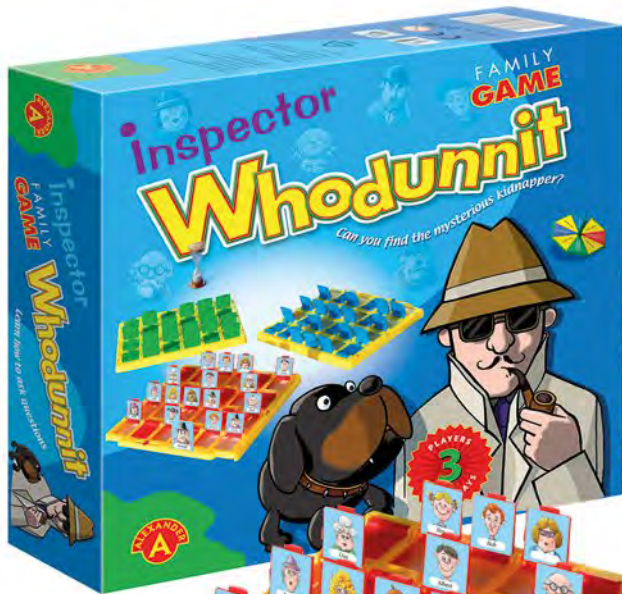

Prod. No. 1961
MAGNETIC REWARD CHART (A4)

4+	114	21/30 (A4)	6	31/23.5/3	34/31/21
AGE	ELEMENTS	FORMAT	ITEMS IN MULTI-PIECE PACKAGE	ITEM DIMENSIONS	MULTI-PIECE PACKAGE DIMENSIONS

CLASSIC GAMES

CLASSIC GAMES