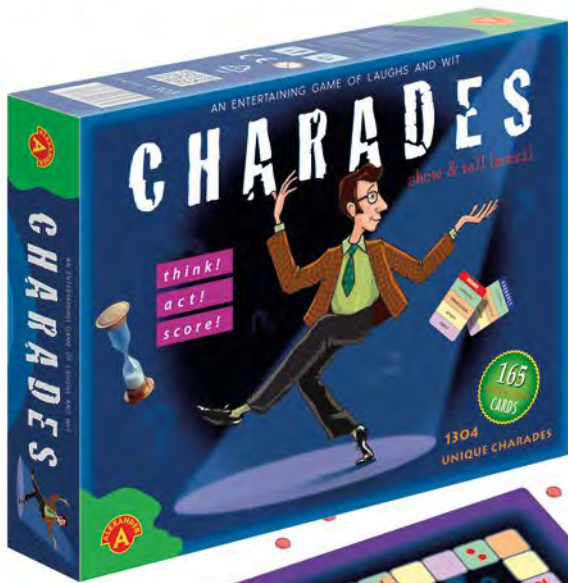

MathSTERMIND is an exciting game in which “math-lovers” can check how much of an expert they are, and “math-dreaders” discover that arithmetic is not as painful as it might seem.

Simple rules, dynamic and mind-exercising gameplay. Adjustable difficulty levels make the game engrossingly engaging for everyone.

..... Prod. No. **1540**

MATHSTERMIND

7+	2-4	170	8	30.5/24.5/5	42/39/27
AGE	PLAYERS	ELEMENTS	ITEMS IN MULTI-PIECE PACKAGE	ITEM DIMENSIONS	MULTI-PIECE PACKAGE DIMENSIONS

FAMILY & PARTY GAMES

SHOW & TELL CHARADES is a team party game where players act out words/phrases marked on cards and their teammates try to guess the clues as quickly as possible. The game can be played by both children and adults, and is a great way to spend some fun, quality time with your family and friends. Anyone can be a winner. It's quick wit that counts!