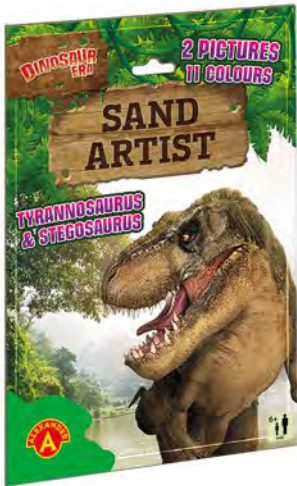

SAND ARTIST

SAND ARTIST - DINOSAUR ERA
(T-REX & STEGOSAURUS)

Prod. No. 1491