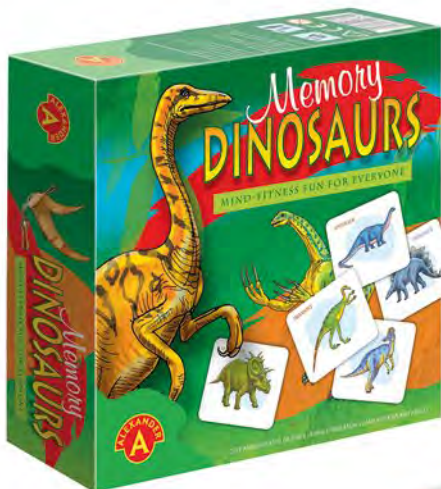

Prod. No. **0785**

MEMO – DINOSAURS

5 906018 007855 >