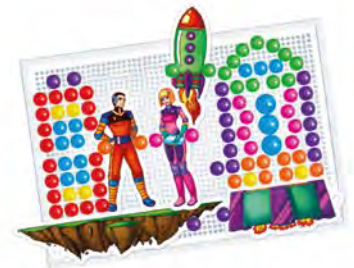

.....
MAGIC MOSAICS MAXI WITH PICTURES 555 EL. - SPACE

Prod. No. **1240**