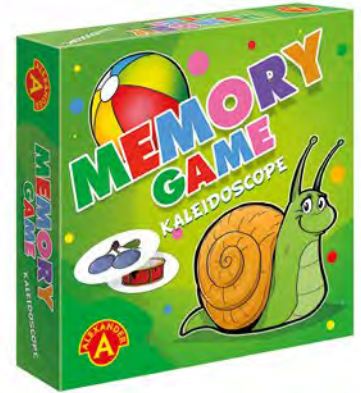

**MEMORY GAMES
- KALEIDOSCOPE**

Nr art. **2390**

Selection of smart games which shape concentration and perception. All cards have one common element which has to be found and pointed out by your finger as quickly as possible. A quick game to train your brain!