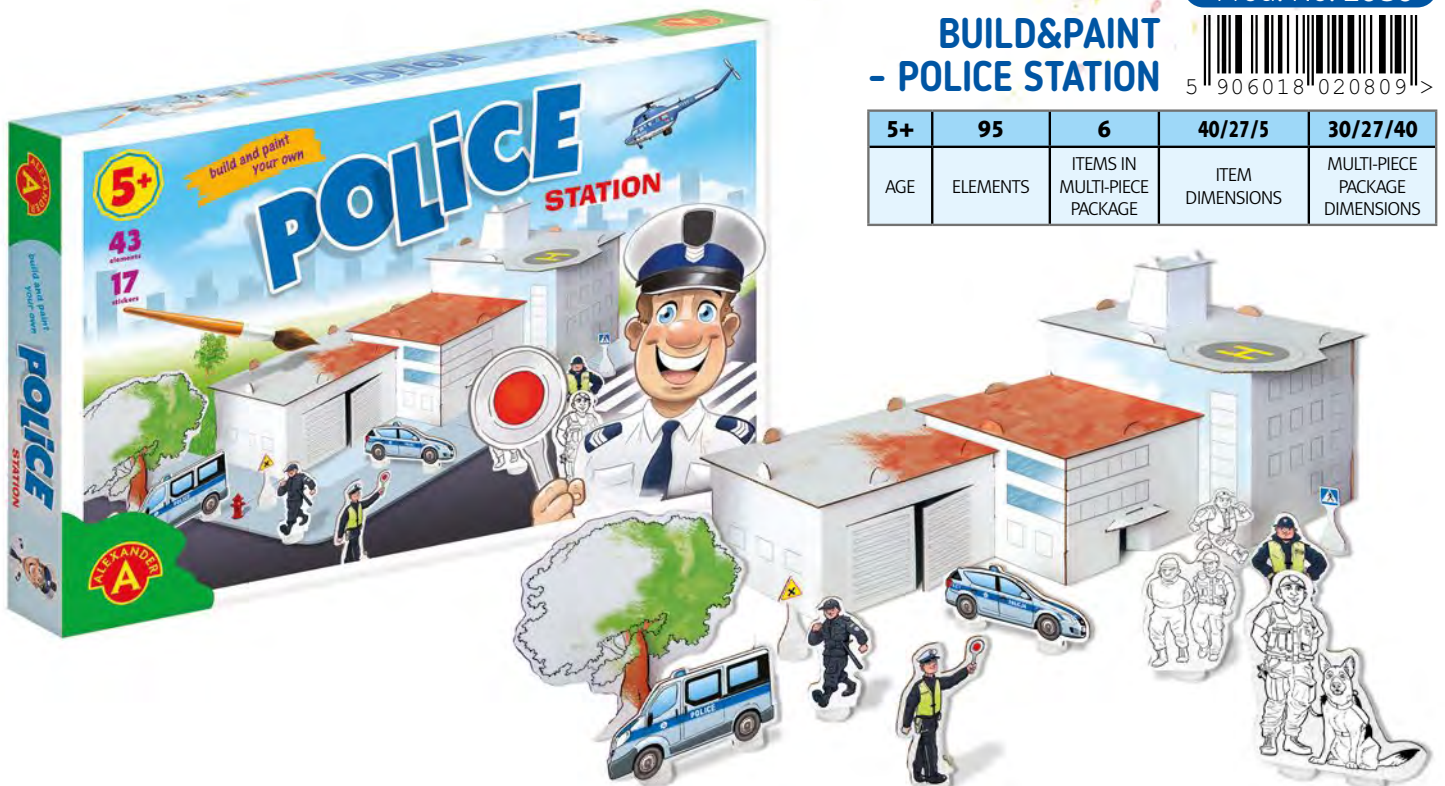

5+	95	6	40/27/5	30/27/40
AGE	ELEMENTS	ITEMS IN MULTI-PIECE PACKAGE	ITEM DIMENSIONS	MULTI-PIECE PACKAGE DIMENSIONS

BUILD & PAINT

Fancy cardboard playsets to build and paint yourself. The elements are easy to assemble (no use of glue required). Finding, matching and connecting parts is fun in itself, while also a great way to practice your child's manual dexterity, precision and patience. Once your building has been finished, it can be surrounded by a fence, trees and figures mounted on plastic stands. After assembling the whole set, the second stage of fun begins. You can colour the building and all additional elements however you like with paints or crayons, and then further decorate everything with a selection of stickers included with the set.