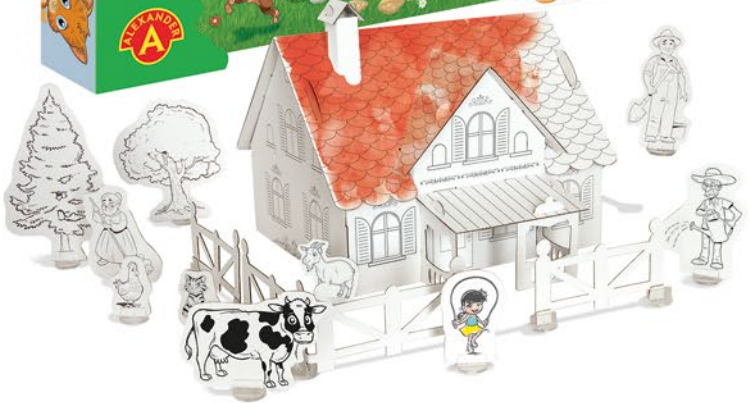

5+	95	6	40/27/5	30/27/40
AGE	ELEMENTS	ITEMS IN MULTI-PIECE PACKAGE	ITEM DIMENSIONS	MULTI-PIECE PACKAGE DIMENSIONS

BUILD & PAINT

Fancy cardboard playsets to build and paint yourself. The elements are easy to assemble (no use of glue required). Finding, matching and connecting parts is fun in itself, while also a great way to practice your child's manual dexterity, precision and patience. Once your building has been finished, it can be surrounded by a fence, trees and figures mounted on plastic stands. After assembling the whole set, the second stage of fun begins. You can colour the building and all additional elements however you like with paints or crayons, and then further decorate everything with a selection of stickers included with the set.