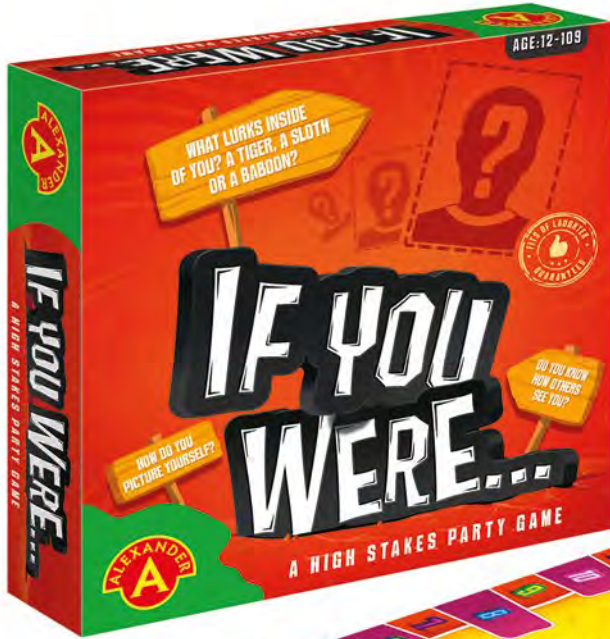

FAMILY & PARTY GAMES

Prod. No. 1541

IF YOU WERE...

12+	3-8	239	8	24.5/25.5/6	51/26/26
AGE	PLAYERS	ELEMENTS	ITEMS IN MULTI-PIECE PACKAGE	ITEM DIMENSIONS	MULTI-PIECE PACKAGE DIMENSIONS

IF YOU WERE... is a hilarious and boisterous party game in which you don't need luck or any specialist knowledge. You only have to unleash your opinions. Players score points by betting on whom or what the other players would be in an alternate reality. What random association will lead you to your answer? Is it someone's looks, personality or maybe their interests?

Prod. No. 1597

IF YOU WERE...MINI

12+	3-4	93	10	11/18/3.5	38/19/12
AGE	PLAYERS	ELEMENTS	ITEMS IN MULTI-PIECE PACKAGE	ITEM DIMENSIONS	MULTI-PIECE PACKAGE DIMENSIONS