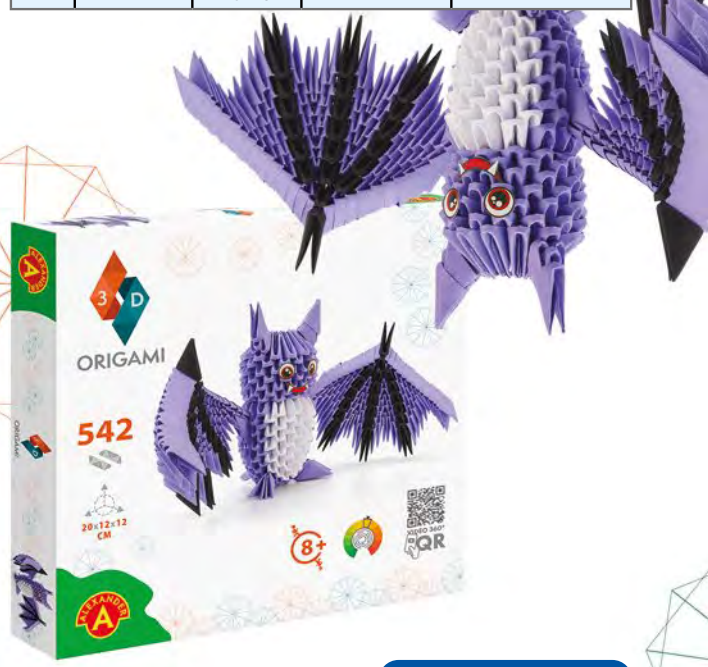

Prod. No. **2554**

ORIGAMI - BAT

8+	542	8	27/26.5/4	30/28/41
AGE	ELEMENTS	ITEMS IN MULTI-PIECE PACKAGE	ITEM DIMENSIONS	MULTI-PIECE PACKAGE DIMENSIONS