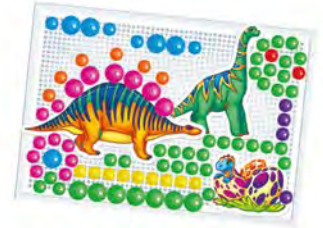

.....
MAGIC MOSAICS MAXI WITH PICTURES 555 EL. - DINOSAURS

Prod. No. **1192**