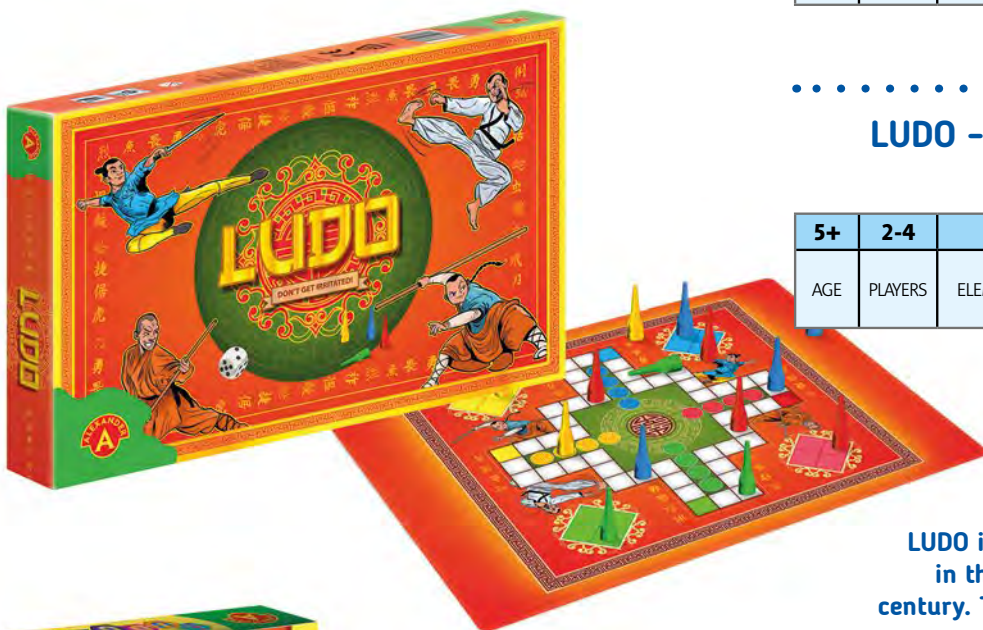

CHECKERS (also known as e.g. Draughts, Dame, Dames or Damas) is a classic strategy board game for two players. Originating in Ancient Egypt, today's most commonly played international rules were popularized in Medieval France, with the world championships being held every two years since 1885. There are many different game variants worth trying out, so - plan your moves, capture your opponent's pieces and become an expert in 12 different variants of this globally famous game.

Prod. No. **1371**

CHECKERS

5+	2	41	8	29/19/4	34/30.5/21
AGE	PLAYERS	ELEMENTS	ITEMS IN MULTI-PIECE PACKAGE	ITEM DIMENSIONS	MULTI-PIECE PACKAGE DIMENSIONS

Prod. No. **1360**

LUDO - DON'T GET IRRITATED!

5+	2-4	18	8	29/19/4	34/30.5/21
AGE	PLAYERS	ELEMENTS	ITEMS IN MULTI-PIECE PACKAGE	ITEM DIMENSIONS	MULTI-PIECE PACKAGE DIMENSIONS

LUDO is one of the most popular board games in the world with its origins back in the 6th century. The game is also known under different names, such as e.g. Parcheesi, Fia, or Don't Get Irritated, Man. Simple and dynamic gameplay, where players race their 4 pawns home from their start yards, offers good fun for both kids and adults.