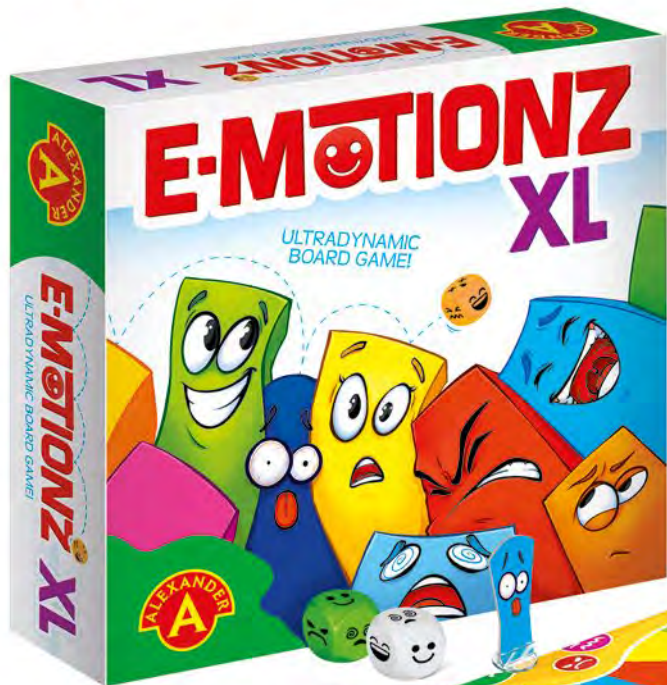

FAMILY & PARTY GAMES

Prod. No. 1596

E-MOTIONZ XL

7+	2-6	225	6	30.5/29.5/7.5	38/31/39
AGE	PLAYERS	ELEMENTS	ITEMS IN MULTI-PIECE PACKAGE	ITEM DIMENSIONS	MULTI-PIECE PACKAGE DIMENSIONS

Prod. No. 1595

E-MOTIONZ LIGHT

7+	2-4	124	6	29/19/5	34/31/21
AGE	PLAYERS	ELEMENTS	ITEMS IN MULTI-PIECE PACKAGE	ITEM DIMENSIONS	MULTI-PIECE PACKAGE DIMENSIONS