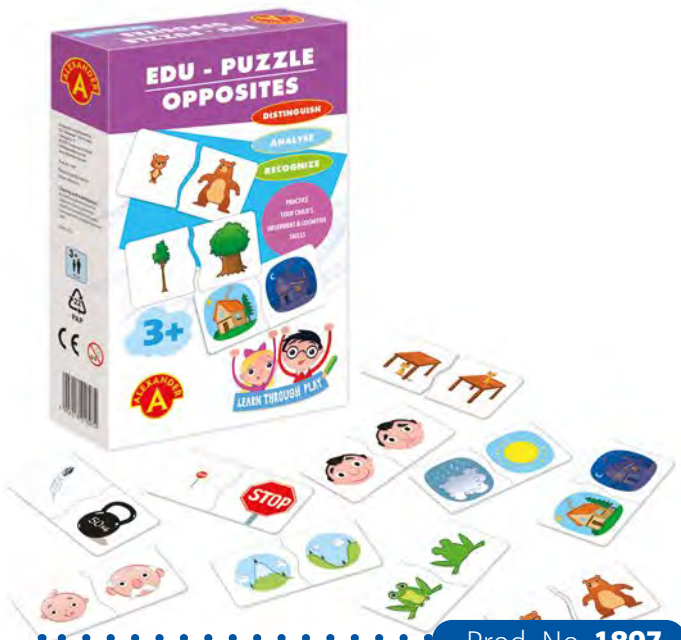

Prod. No. 1897

EDU-PUZZLE - OPPOSITES

3+	48	10	16/25.2/5.2	54.3/26.5/17.3
AGE	ELEMENTS	ITEMS IN MULTI-PIECE PACKAGE	ITEM DIMENSIONS	MULTI-PIECE PACKAGE DIMENSIONS