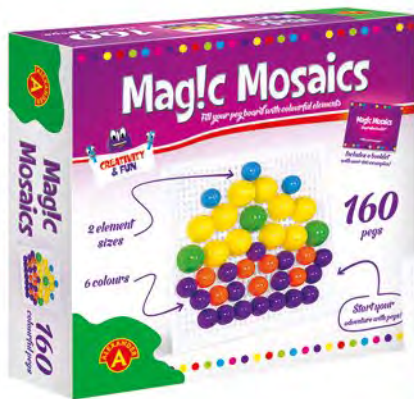

Prod. No. **1228**

MAGIC MOSAICS
80 EL.

3+	80	8	19.5/18.5/5.5	34/30.5/21
AGE	ELEMENTS	ITEMS IN MULTI-PIECE PACKAGE	ITEM DIMENSIONS	MULTI-PIECE PACKAGE DIMENSIONS

Prod. No. **1231**

MAGIC MOSAICS
120 EL.

3+	120	8	19.5/18.5/5.5	34/30.5/21
AGE	ELEMENTS	ITEMS IN MULTI-PIECE PACKAGE	ITEM DIMENSIONS	MULTI-PIECE PACKAGE DIMENSIONS