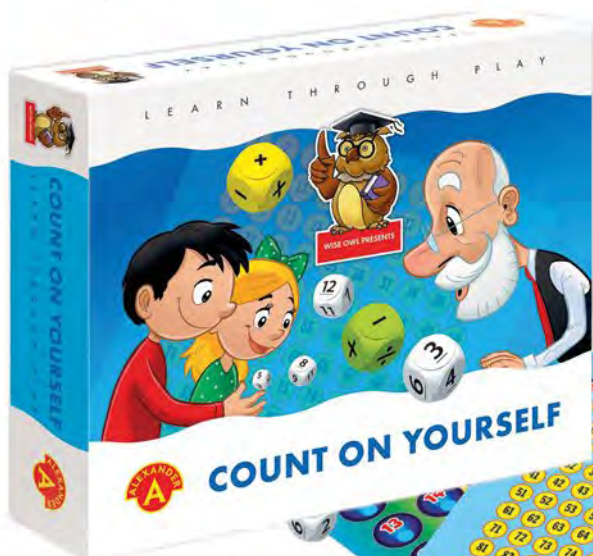

Prod. No. 1863

**PUZZLE
- ON THE FARM**

4+	10	7	27.5/18.7/5	34/21/30.5
AGE	ELEMENTS	ITEMS IN MULTI-PIECE PACKAGE	ITEM DIMENSIONS	MULTI-PIECE PACKAGE DIMENSIONS

WISE OWL PRESENTS

WISE OWL PRESENTS

Players take turns rolling dice with numbers and arithmetic operations. The first player to give the correct result of each calculation earns a point. Difficulty level can be significantly modified, from simple additions and subtractions for younger children to more complex equations for older ones. The game is an exciting way to practice concentration, perception and calculation skills.

Prod. No. 2082

NUMBER BUSTER

5 906018 020823 >

7+	8	10	11/18/3.5	38/19/12
AGE	ELEMENTS	ITEMS IN MULTI-PIECE PACKAGE	ITEM DIMENSIONS	MULTI-PIECE PACKAGE DIMENSIONS

MATHMASTER is an entertaining game in which math-lovers can check how much of an expert they are, and math-dreaders can discover that arithmetic is not as painful as it might seem. A quick, lively and mind-exercising gameplay with simple rules and adjustable difficulty levels make it addictive for both school children and grown-ups.

Prod. No. 0766

MATHMASTER

5 906018 007664 >

7+	2-4	170	8	30.5/24.5/5	42/39/27
AGE	PLAYERS	ELEMENTS	ITEMS IN MULTI-PIECE PACKAGE	ITEM DIMENSIONS	MULTI-PIECE PACKAGE DIMENSIONS

COUNT ON YOURSELF will get you better at mathematics in an easy-breezy way. Depending on the game variant players have to quickly make up calculations based on the numbers and operation symbols shown on dice, or arrange an equation which fits a given result. Quick adding and subtracting, multiplying and division are crucial skills for children's education and stay useful in adult life.