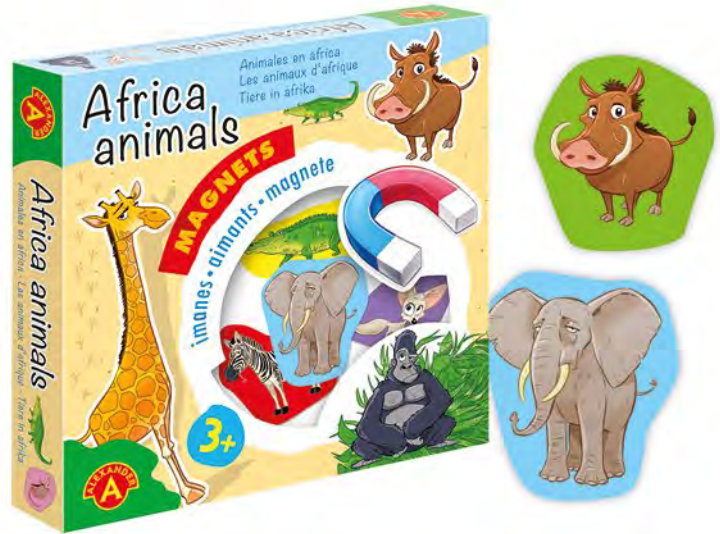

MAGNETS

3+	23	10	27/26,5/4	40,5/29/28
AGE	ELEMENTS	ITEMS IN MULTI-PIECE PACKAGE	ITEM DIMENSIONS	MULTI-PIECE PACKAGE DIMENSIONS

Prod. No. **2608**
MAGNETS - AFRICA ANIMALS

3+	21	10	27/26,5/4	40,5/29/28
AGE	ELEMENTS	ITEMS IN MULTI-PIECE PACKAGE	ITEM DIMENSIONS	MULTI-PIECE PACKAGE DIMENSIONS