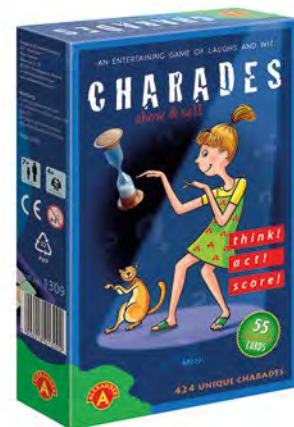

..... Prod. No. **1540**

MATHSTERMIND

7+	2-4	170	8	30.5/24.5/5	42/39/27
AGE	PLAYERS	ELEMENTS	ITEMS IN MULTI-PIECE PACKAGE	ITEM DIMENSIONS	MULTI-PIECE PACKAGE DIMENSIONS

FAMILY & PARTY GAMES

SHOW & TELL CHARADES is a team party game where players act out words/phrases marked on cards and their teammates try to guess the clues as quickly as possible. The game can be played by both children and adults, and is a great way to spend some fun, quality time with your family and friends. Anyone can be a winner. It's quick wit that counts!

Prod. No. **1303**

CHARADES - SHOW & TELL MAXI

7+	4+	254	8	30.5/24.5/5	40.5/29/28
AGE	PLAYERS	ELEMENTS	ITEMS IN MULTI-PIECE PACKAGE	ITEM DIMENSIONS	MULTI-PIECE PACKAGE DIMENSIONS

Prod. No. **1308**

CHARADES - SHOW & TELL

7+	4+	196	8	29/19/4	34/30.5/21
AGE	PLAYERS	ELEMENTS	ITEMS IN MULTI-PIECE PACKAGE	ITEM DIMENSIONS	MULTI-PIECE PACKAGE DIMENSIONS

Prod. No. **1309**

CHARADES - SHOW & TELL MINI

7+	4+	60	10	11/18/3.5	38/19/12
AGE	PLAYERS	ELEMENTS	ITEMS IN MULTI-PIECE PACKAGE	ITEM DIMENSIONS	MULTI-PIECE PACKAGE DIMENSIONS