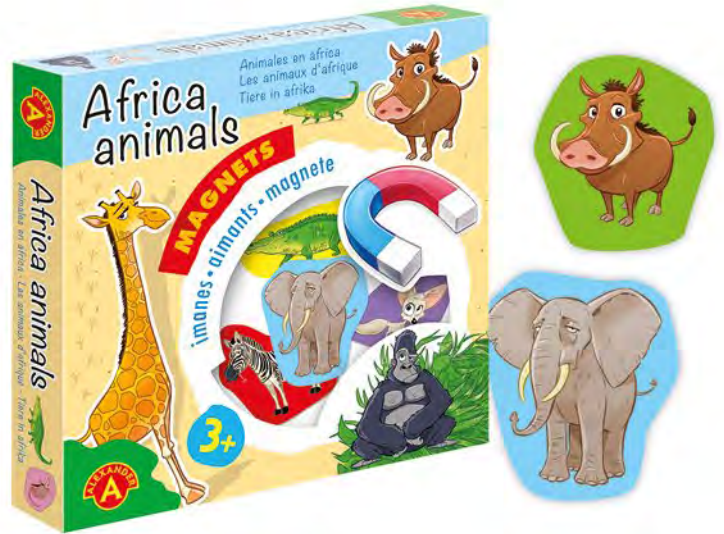

MAGNETS

Prod. No. **2602**
MAGNETS - FRUIT&VEG
5 906018 026023 >

3+	23	10	27/26,5/4	40,5/29/28
AGE	ELEMENTS	ITEMS IN MULTI-PIECE PACKAGE	ITEM DIMENSIONS	MULTI-PIECE PACKAGE DIMENSIONS

Prod. No. **2608**
MAGNETS - AFRICA ANIMALS
5 906018 026085 >

3+	21	10	27/26,5/4	40,5/29/28
AGE	ELEMENTS	ITEMS IN MULTI-PIECE PACKAGE	ITEM DIMENSIONS	MULTI-PIECE PACKAGE DIMENSIONS