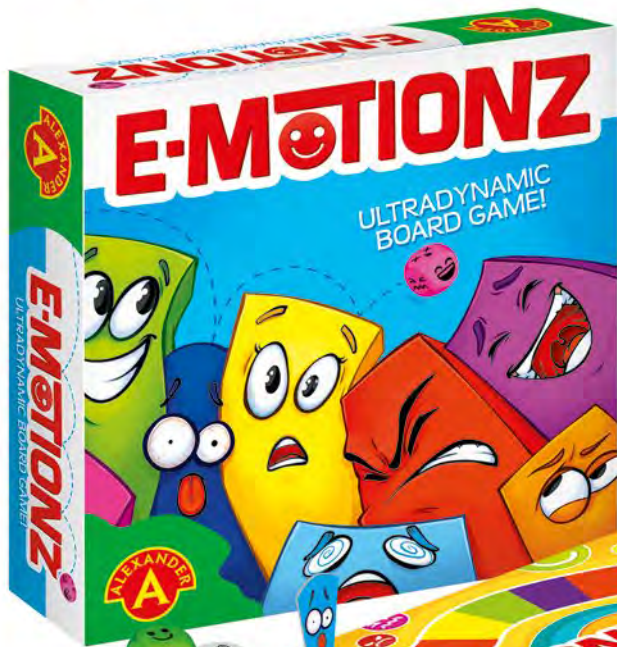

FAMILY & PARTY GAMES

Prod. No. 1593

E-MOTIONZ

7+	2-5	141	8	24.5/25.5/6	51/26/26
AGE	PLAYERS	ELEMENTS	ITEMS IN MULTI-PIECE PACKAGE	ITEM DIMENSIONS	MULTI-PIECE PACKAGE DIMENSIONS

Ready for some real competition?

Try E-motionz and find out how fast and dynamic a board game can get. But remember, it's not enough to roll the dice quickly, but to be exceptionally dexterous and quick-witted as well.

Keep your eyes peeled and reflexes sharp to win.

Prod. No. 1594

E-MOTIONZ - MINI

7+	2-3	71	10	11/18/3.5	38/19/12
AGE	PLAYERS	ELEMENTS	ITEMS IN MULTI-PIECE PACKAGE	ITEM DIMENSIONS	MULTI-PIECE PACKAGE DIMENSIONS