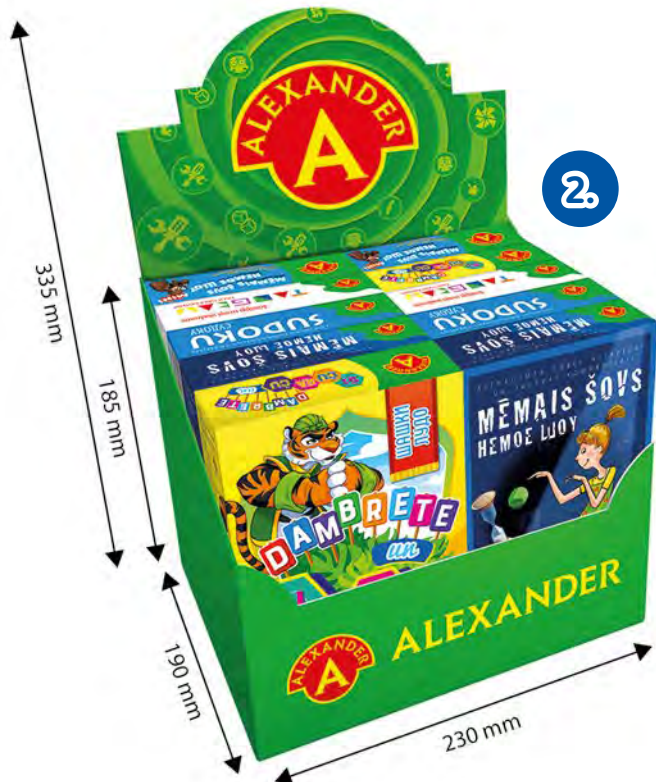

CLASSIC GAMES

1

MULTIPRODUCT LARGE DISPLAY

A universal display for a mix of Alexander products. Fits even up to 370 different items (dependent on products assortment). Packed in 4 displays on one europallet or individually on dedicated 1/4-sized pallets. Ideal for large stores, super- and hypermarkets.

60/40/139	up to 370	up to 60kg	4	up to 1480
DISPLAY DIMENSIONS	ITEMS ON DISPLAY	FULL DISPLAY WEIGHT	DISPLAYS ON EURO-PALLET	ITEMS ON EURO-PALLET

2

MINI-GAMES DISPLAY

A small handy display for a selection of 10 mini games, ideal to put behind the counter. Fits up to 90 boxes on europallet (900 items).

23/35.5/18	10	up to 3kg	90	900
DISPLAY DIMENSIONS	ITEMS ON DISPLAY	FULL DISPLAY WEIGHT	DISPLAYS ON EURO-PALLET	ITEMS ON EURO-PALLET

All mini games are also available in comfortable CDUs (Counter Display Units) and in a mixed assortment of different items.