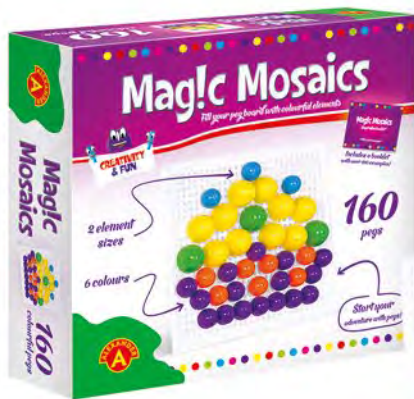

Prod. No. 1228

MAGIC MOSAICS
80 EL.

3+	80	8	19.5/18.5/5.5	34/30.5/21
AGE	ELEMENTS	ITEMS IN MULTI-PIECE PACKAGE	ITEM DIMENSIONS	MULTI-PIECE PACKAGE DIMENSIONS

Prod. No. 1231

MAGIC MOSAICS
120 EL.

3+	120	8	19.5/18.5/5.5	34/30.5/21
AGE	ELEMENTS	ITEMS IN MULTI-PIECE PACKAGE	ITEM DIMENSIONS	MULTI-PIECE PACKAGE DIMENSIONS