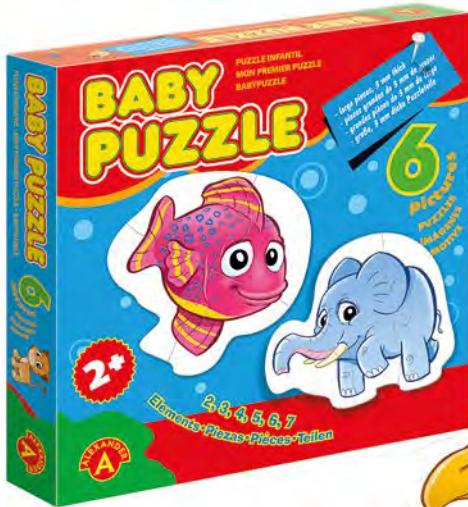

..... Prod. No. **1311**
HEADS&TAILS

6+	9	12	19.5/18.5/5.5	34/30.5/21
AGE	ELEMENTS	ITEMS IN MULTI-PIECE PACKAGE	ITEM DIMENSIONS	MULTI-PIECE PACKAGE DIMENSIONS

..... Prod. No. **1891**
BABY PUZZLE MEGA BOX - HORSEY&FRIENDS

..... Prod. No. **1892**
BABY PUZZLE MEGA BOX - FOXY&FRIENDS

2+	15	6	30.5/29.5/7.5	38/31/39
AGE	ELEMENTS	ITEMS IN MULTI-PIECE PACKAGE	ITEM DIMENSIONS	MULTI-PIECE PACKAGE DIMENSIONS

PUZZLE

Prod. No. 1757

**BABY PUZZLE -
ELLIE&FRIENDS**