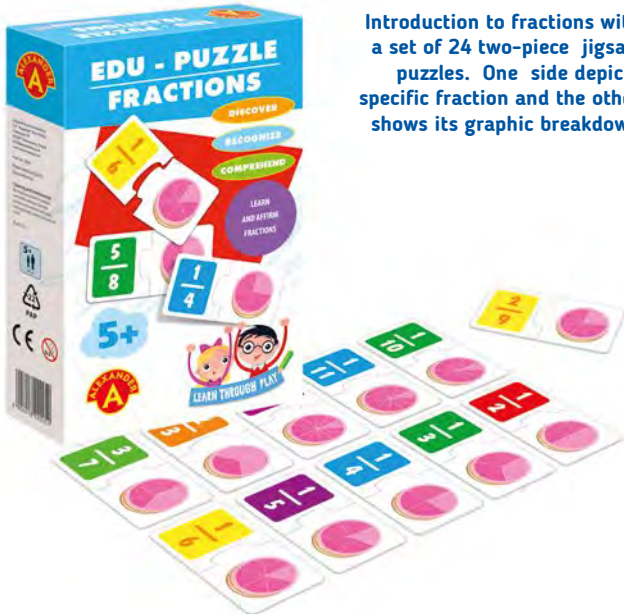

Introduction to fractions with a set of 24 two-piece jigsaw puzzles. One side depicts specific fraction and the other shows its graphic breakdown

Prod. No. 2005

EDU PUZZLE - FRACTIONS

5+	48	10	16/25/5	55/27/18
AGE	ELEMENTS	ITEMS IN MULTI-PIECE PACKAGE	ITEM DIMENSIONS	MULTI-PIECE PACKAGE DIMENSIONS