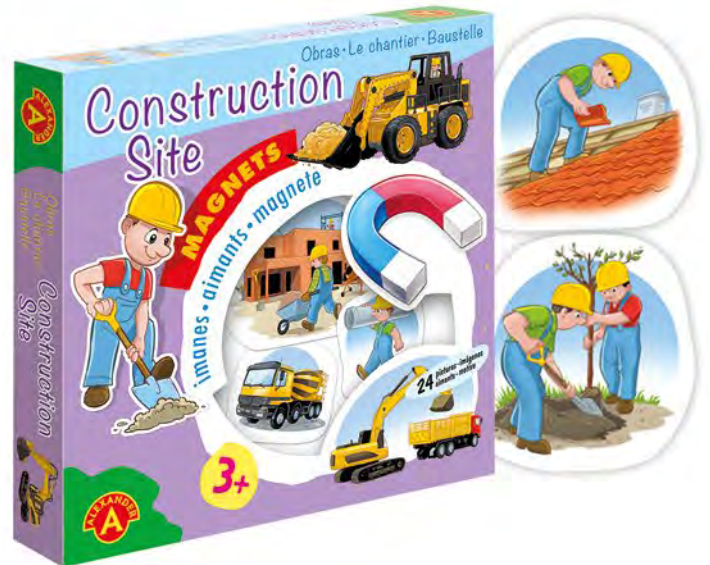

Prod. No. **2606**
MAGNETS - FARM
5 906018 026061 >

3+	24	10	27/26,5/4	40,5/29/28
AGE	ELEMENTS	ITEMS IN MULTI-PIECE PACKAGE	ITEM DIMENSIONS	MULTI-PIECE PACKAGE DIMENSIONS

Prod. No. **2604**
MAGNETS - CONSTRUCTION SITE
5 906018 026047 >

3+	24	10	27/26,5/4	40,5/29/28
AGE	ELEMENTS	ITEMS IN MULTI-PIECE PACKAGE	ITEM DIMENSIONS	MULTI-PIECE PACKAGE DIMENSIONS