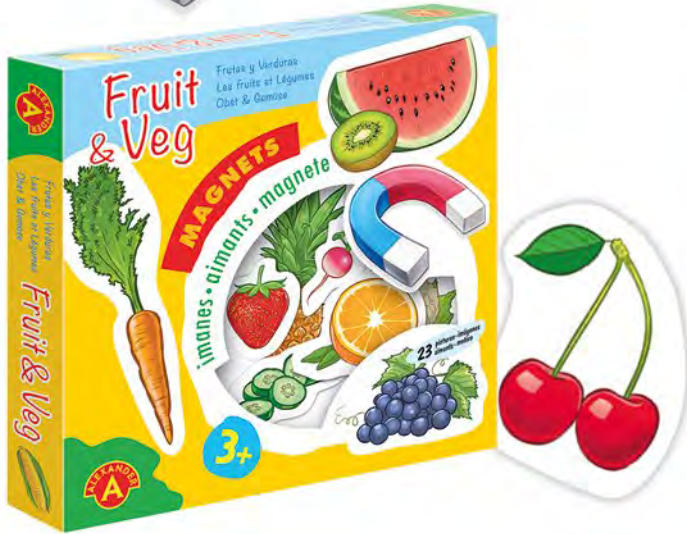

Prod. No. 1967
MAGNETIC FRIDGE NUMBERS
 5 906018 019674 >

3+	100	8	19.5/18.5/5.5	34/31/21
AGE	ELEMENTS	ITEMS IN MULTI-PIECE PACKAGE	ITEM DIMENSIONS	MULTI-PIECE PACKAGE DIMENSIONS

Let your child learn numbers and experiment with designing their own ideas on the fridge, dishwasher, washing machine, dryer or any other metal surface.

Prod. No. 1965
MAGNETIC FRIDGE SHAPES
 5 906018 019650 >

3+	118	8	19.5/18.5/5.5	34/31/21
AGE	ELEMENTS	ITEMS IN MULTI-PIECE PACKAGE	ITEM DIMENSIONS	MULTI-PIECE PACKAGE DIMENSIONS

MAGNETS

Prod. No. **2602**
MAGNETS - FRUIT&VEG
 5 906018 026023 >