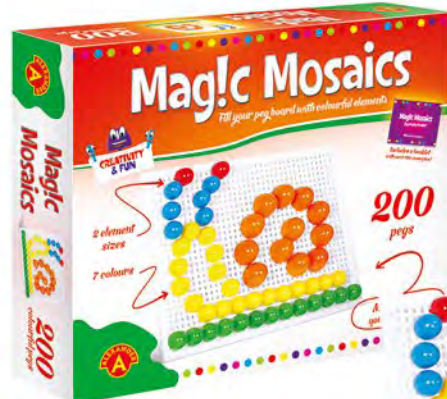

Prod. No. 1229

MAGIC MOSAICS
200 EL.

4+	200	7	24.5/20.5/5	34/30.5/21
AGE	ELEMENTS	ITEMS IN MULTI-PIECE PACKAGE	ITEM DIMENSIONS	MULTI-PIECE PACKAGE DIMENSIONS