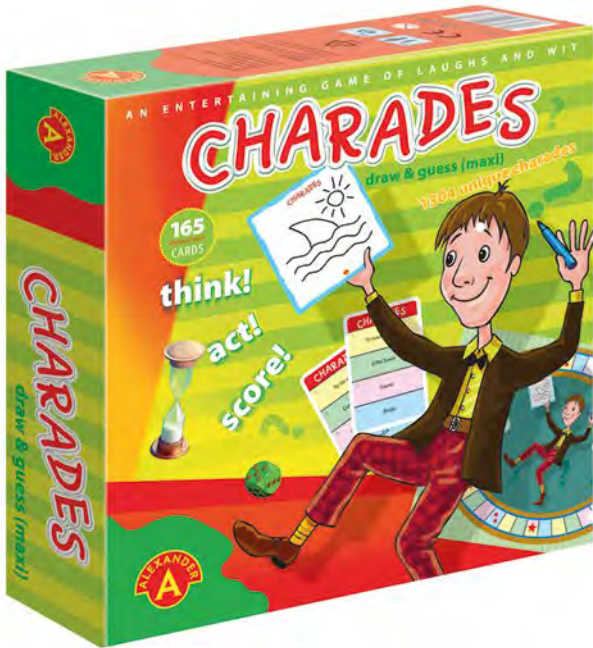

Prod. No. 1540

MATHSTERMIND

7+	2-4	170	8	30.5/24.5/5	42/39/27
AGE	PLAYERS	ELEMENTS	ITEMS IN MULTI-PIECE PACKAGE	ITEM DIMENSIONS	MULTI-PIECE PACKAGE DIMENSIONS

FAMILY & PARTY GAMES

SHOW & TELL CHARADES is a team party game where players act out words/phrases marked on cards and their teammates try to guess the clues as quickly as possible. The game can be played by both children and adults, and is a great way to spend some fun, quality time with your family and friends. Anyone can be a winner. It's quick wit that counts!

7+	4+	196	8	29/19/4	34/30.5/21
AGE	PLAYERS	ELEMENTS	ITEMS IN MULTI-PIECE PACKAGE	ITEM DIMENSIONS	MULTI-PIECE PACKAGE DIMENSIONS

Prod. No. **1309**

CHARADES - SHOW & TELL MINI

7+	4+	60	10	11/18/3.5	38/19/12
AGE	PLAYERS	ELEMENTS	ITEMS IN MULTI-PIECE PACKAGE	ITEM DIMENSIONS	MULTI-PIECE PACKAGE DIMENSIONS

FAMILY & PARTY GAMES

CHARADES - DRAW & GUESS MAXI

Prod. No. 0796

7+	4+	254	8	30.5/24.5/5	40.5/29/28
AGE	PLAYERS	ELEMENTS	ITEMS IN MULTI-PIECE PACKAGE	ITEM DIMENSIONS	MULTI-PIECE PACKAGE DIMENSIONS

In Show & Tell Junior Charades the clues for acting come as pictures, so even the small children without ability to read can take full part and enjoy the game.