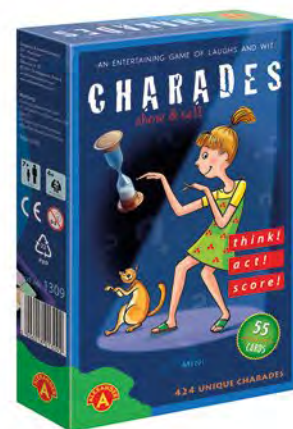

Prod. No. **1303**

CHARADES - SHOW & TELL MAXI

7+	4+	254	8	30.5/24.5/5	40.5/29/28
AGE	PLAYERS	ELEMENTS	ITEMS IN MULTI-PIECE PACKAGE	ITEM DIMENSIONS	MULTI-PIECE PACKAGE DIMENSIONS

Prod. No. **1308**

CHARADES - SHOW & TELL

7+	4+	196	8	29/19/4	34/30.5/21
AGE	PLAYERS	ELEMENTS	ITEMS IN MULTI-PIECE PACKAGE	ITEM DIMENSIONS	MULTI-PIECE PACKAGE DIMENSIONS

Prod. No. **1309**

CHARADES - SHOW & TELL MINI

7+	4+	60	10	11/18/3.5	38/19/12
AGE	PLAYERS	ELEMENTS	ITEMS IN MULTI-PIECE PACKAGE	ITEM DIMENSIONS	MULTI-PIECE PACKAGE DIMENSIONS