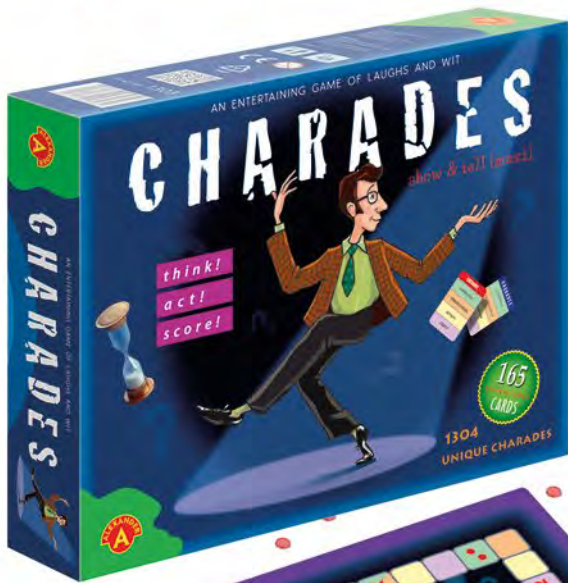

MathSTERMIND is an exciting game in which “math-lovers” can check how much of an expert they are, and “math-dreaders” discover that arithmetic is not as painful as it might seem.

Simple rules, dynamic and mind-exercising gameplay. Adjustable difficulty levels make the game engrossingly engaging for everyone.

Prod. No. 1540

MATHSTERMIND

7+	2-4	170	8	30.5/24.5/5	42/39/27
AGE	PLAYERS	ELEMENTS	ITEMS IN MULTI-PIECE PACKAGE	ITEM DIMENSIONS	MULTI-PIECE PACKAGE DIMENSIONS

FAMILY & PARTY GAMES

SHOW & TELL CHARADES is a team party game where players act out words/phrases marked on cards and their teammates try to guess the clues as quickly as possible. The game can be played by both children and adults, and is a great way to spend some fun, quality time with your family and friends. Anyone can be a winner. It's quick wit that counts!