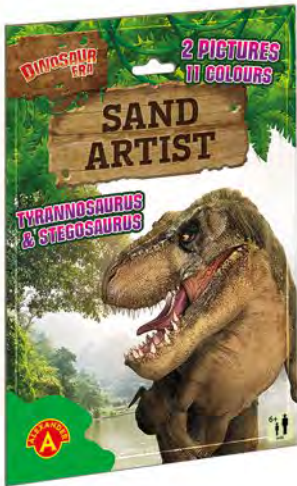

SAND ARTIST

**SAND ARTIST - DINOSAUR ERA
(T-REX & STEGOSAURUS)**

Prod. No. **1491**