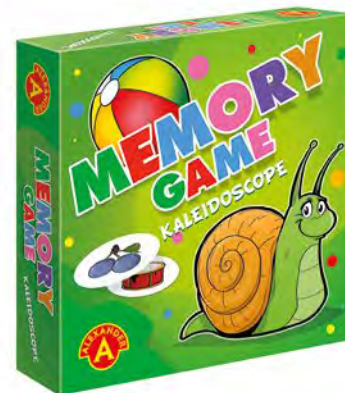

MEMORY GAMES - KALEIDOSCOPE

Nr art. **2390**

Selection of smart games which shape concentration and perception. All cards have one common element which has to be found and pointed out by your finger as quickly as possible. A quick game to train your brain!