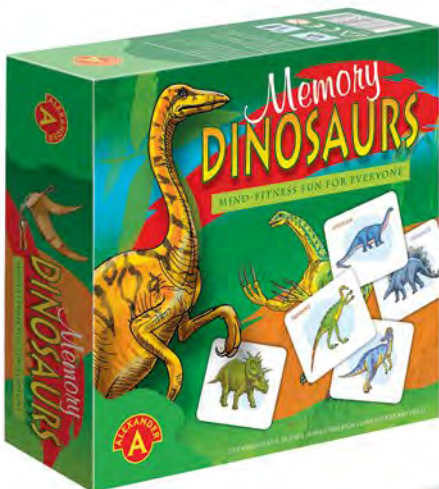

The product includes 4 various picture themes – Fairy Tales, ZOO, Toys, Best Friends Forever – each one packed separately or mixed together.

Prod. No. **1307**

BLACK PETE (OLD MAID) – MEMO

3+	2-4	25	18	6/9/1	12/9/10.5
AGE	PLAYERS	ELEMENTS	ITEMS IN MULTI-PIECE PACKAGE	ITEM DIMENSIONS	MULTI-PIECE PACKAGE DIMENSIONS