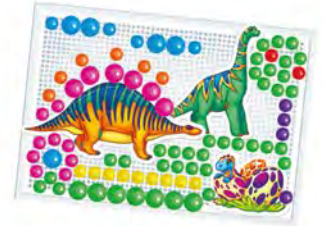

PEGS

Prod. No. 1192
MAGIC MOSAICS MAXI WITH PICTURES 555 EL. - DINOSAURS