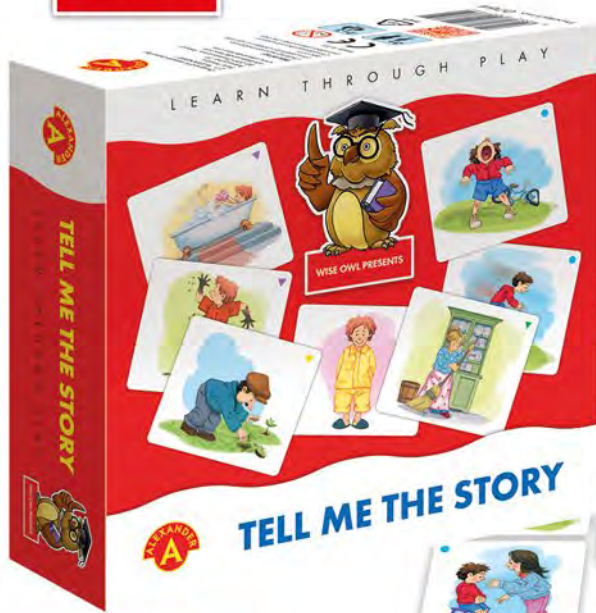

Prod. No. **0775**

CLEVER LOCO!

6+	2-4	90	8	24.5/25.5/6	51/26/26
AGE	PLAYERS	ELEMENTS	ITEMS IN MULTI-PIECE PACKAGE	ITEM DIMENSIONS	MULTI-PIECE PACKAGE DIMENSIONS

WHOSE TAIL IS IT is a lively board game for the youngest in which you need a sharp eye and fast hands. Be the quickest to find the right picture among 96 colourful tiles, the one showing a fragment of the animal pointed by the pawn. The game is a fun and exciting way to practice concentration, agility and observational skills at an early childhood stage.

Prod. No. **0774**

WHOSE TAIL IS IT?

4+	2-5	159	8	24.5/20.5/5	34/30.5/21
AGE	PLAYERS	ELEMENTS	ITEMS IN MULTI-PIECE PACKAGE	ITEM DIMENSIONS	MULTI-PIECE PACKAGE DIMENSIONS

WISE OWL PRESENTS

People tell stories throughout their lives. It starts with simple questions like 'how was it at school/work?' and goes on with recounting holidays, music or sporting events, narrating books and movies. **TELL ME THE STORY**, a smart edu-toy with its collection of thematic pictures to illustrate, helps young children improve their imagination and ability to express themselves, strengthens understanding of time continuity and logical thinking.

..... Prod. No. **0764**
TELL ME THE STORY

3+	40	8	19.5/18.5/5.5	34/30.5/21
AGE	ELEMENTS	ITEMS IN MULTI-PIECE PACKAGE	ITEM DIMENSIONS	MULTI-PIECE PACKAGE DIMENSIONS

MATCH & SNATCH is a fun game for young kids. It develops imagination, teaches logical thinking and items association. The goal is to find and collect cards that are related to the image on the space your pawn lands on.