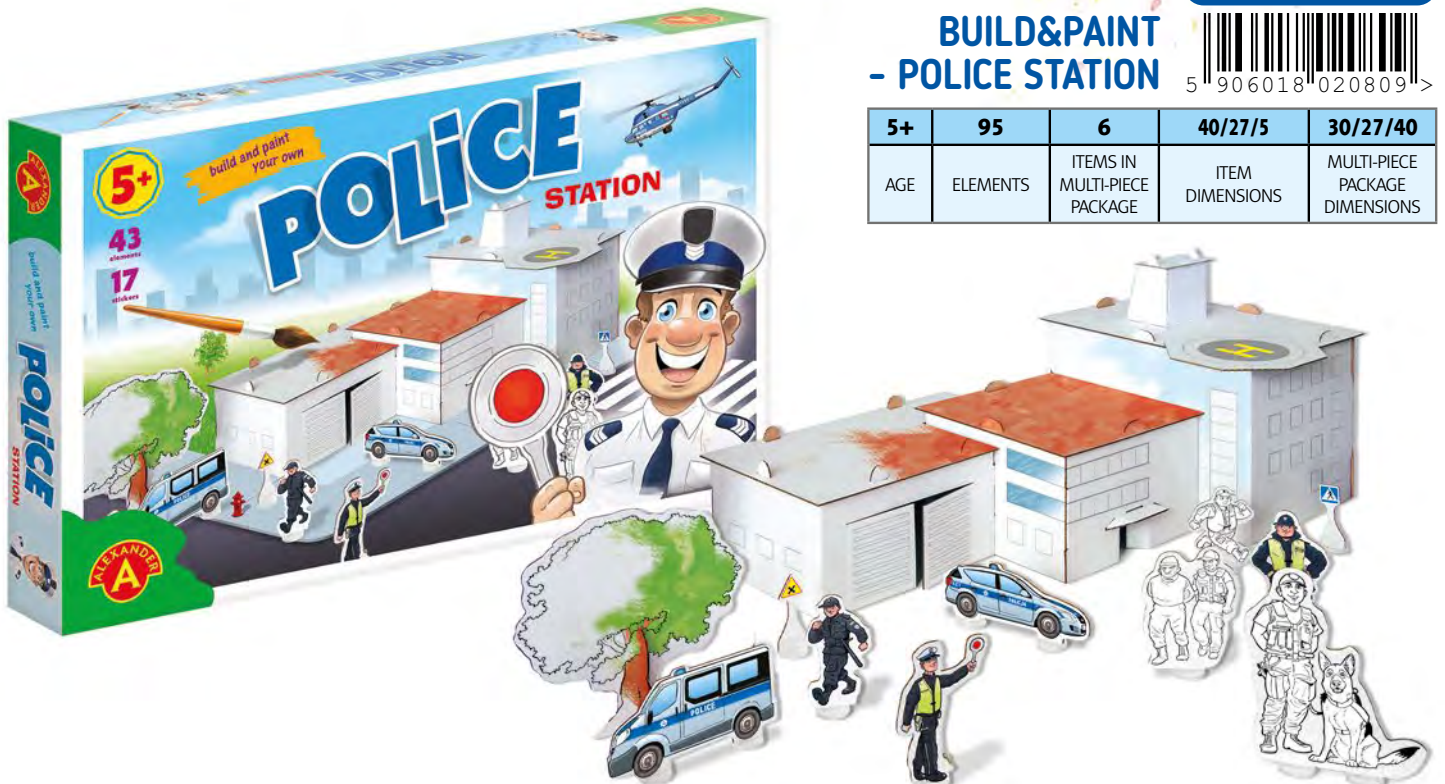

Prod. No. 2080

BUILD&PAINT - POLICE STATION

5+	95	6	40/27/5	30/27/40
AGE	ELEMENTS	ITEMS IN MULTI-PIECE PACKAGE	ITEM DIMENSIONS	MULTI-PIECE PACKAGE DIMENSIONS

BUILD & PAINT

Fancy cardboard playsets to build and paint yourself. The elements are easy to assemble (no use of glue required). Finding, matching and connecting parts is fun in itself, while also a great way to practice your child's manual dexterity, precision and patience. Once your building has been finished, it can be surrounded by a fence, trees and figures mounted on plastic stands. After assembling the whole set, the second stage of fun begins. You can colour the building and all additional elements however you like with paints or crayons, and then further decorate everything with a selection of stickers included with the set.