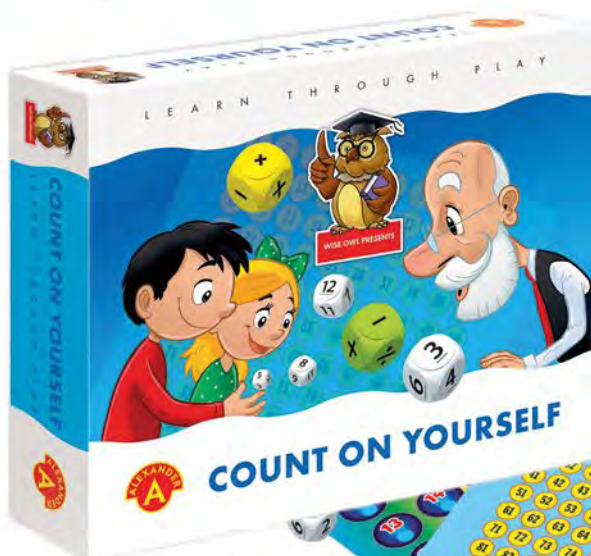

Prod. No. 1863

**PUZZLE
- ON THE FARM**

4+	10	7	27.5/18.7/5	34/21/30.5
AGE	ELEMENTS	ITEMS IN MULTI-PIECE PACKAGE	ITEM DIMENSIONS	MULTI-PIECE PACKAGE DIMENSIONS

WISE OWL PRESENTS

WISE OWL PRESENTS

Players take turns rolling dice with numbers and arithmetic operations. The first player to give the correct result of each calculation earns a point. Difficulty level can be significantly modified, from simple additions and subtractions for younger children to more complex equations for older ones. The game is an exciting way to practice concentration, perception and calculation skills.

Prod. No. 2082

NUMBER BUSTER

5 906018 020823 >

7+	8	10	11/18/3.5	38/19/12
AGE	ELEMENTS	ITEMS IN MULTI-PIECE PACKAGE	ITEM DIMENSIONS	MULTI-PIECE PACKAGE DIMENSIONS

MATHMASTER is an entertaining game in which math-lovers can check how much of an expert they are, and math-dreaders can discover that arithmetic is not as painful as it might seem. A quick, lively and mind-exercising gameplay with simple rules and adjustable difficulty levels make it addictive for both school children and grown-ups.

Prod. No. 0766

MATHMASTER

5 906018 007664 >

7+	2-4	170	8	30.5/24.5/5	42/39/27
AGE	PLAYERS	ELEMENTS	ITEMS IN MULTI-PIECE PACKAGE	ITEM DIMENSIONS	MULTI-PIECE PACKAGE DIMENSIONS

COUNT ON YOURSELF will get you better at mathematics in an easy-breezy way. Depending on the game variant players have to quickly make up calculations based on the numbers and operation symbols shown on dice, or arrange an equation which fits a given result. Quick adding and subtracting, multiplying and division are crucial skills for children's education and stay useful in adult life.