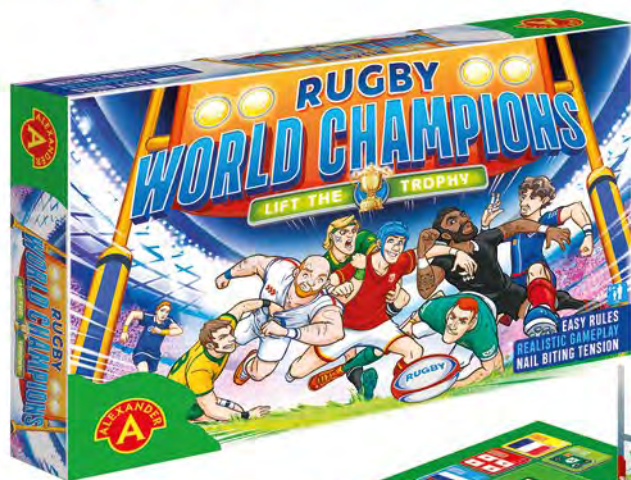

If you
were

Hot
potato

Don't laugh
challenge

FAMILY & PARTY GAMES

Just like in real - play the full rugby union tournament! Twenty teams battle through the pool and knock out stages to lift the ultimate prize in world rugby. Roll dice to take on your adversaries. Luck plays its part, but being a better seeded team may be the difference between winning or being knocked out. The further your favourite team progress, the more nerve wracking the tension becomes...

Prod. No. 2262

RUGBY WORLD CHAMPIONS

7+	2-20	75	7	38/26/5.5	42/39/27
AGE	PLAYERS	ELEMENTS	ITEMS IN MULTI-PIECE PACKAGE	ITEM DIMENSIONS	MULTI-PIECE PACKAGE DIMENSIONS

Play the full World Cup Football Tournament! 32 teams battle through the group and knock-out stages to lift the ultimate prize in world football. Roll dice to take on your adversaries, and just like reality, the underdogs can take on the big boys and win. The further your favourite team progress, the more nerve wracking the tension becomes. And like the real thing, luck plays its part, but holding your nerve may be the difference between winning or being knocked out! An excellent game for friends and family alike.

Prod. No. 2118

WORLD CHAMPIONS

9+	2-32	80	7	38/26/5.5	42/39/27
AGE	PLAYERS	ELEMENTS	ITEMS IN MULTI-PIECE PACKAGE	ITEM DIMENSIONS	MULTI-PIECE PACKAGE DIMENSIONS

FAMILY & PARTY GAMES

GOT YA! is an “a-maze-ingly” catchy game, requiring the ability to focus and react quickly. Puppies and kittens chase each other in the tangle of a garden maze. Follow their way through the complexities of hedge corridors and be the first to notice who meets up! Simple rules allow even very young children to fully join the play. Two variants of the game - basic and advanced - provide the possibility of adjusting the degree of difficulty.