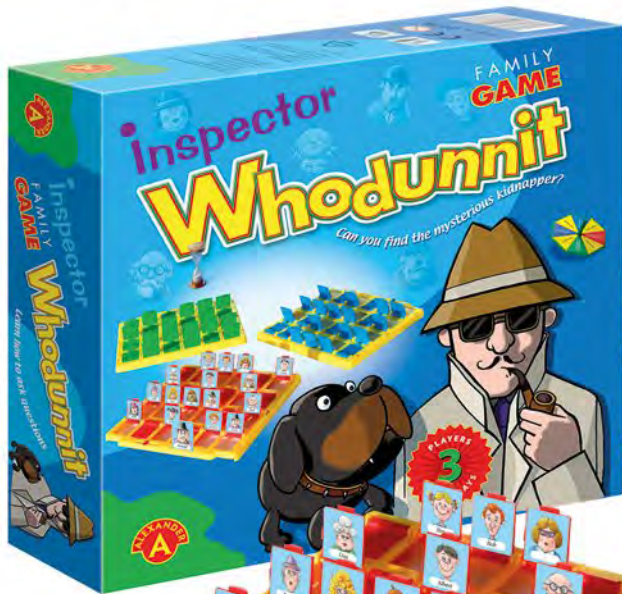

A supportive tool motivating children in their daily routines. Each set comes with a draw & wipe marker and a sponge to fill in your child's most challenging tasks.

Prod. No. 1960
REWARD CHART - LARGE (B3)

Prod. No. 1961
MAGNETIC REWARD CHART (A4)

4+	114	21/30 (A4)	6	31/23.5/3	34/31/21
AGE	ELEMENTS	FORMAT	ITEMS IN MULTI-PIECE PACKAGE	ITEM DIMENSIONS	MULTI-PIECE PACKAGE DIMENSIONS

CLASSIC GAMES

CLASSIC GAMES