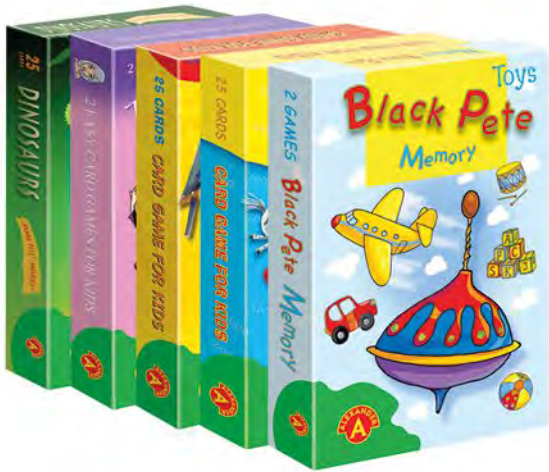

CLASSIC GAMES

A funny simple and popular card game for the youngest. Get rid of all picture-paired cards until there is one unmatched left on one's hand, the one that no-one wants, the "Black Peter", the "Confirmed Bachelor", the "Old Maid".

The product includes 4 various picture themes – Fairy Tales, ZOO, Toys, Best Friends Forever – each one packed separately or mixed together.

Prod. No. **1307**

BLACK PETE (OLD MAID) – MEMO

3+	2-4	25	18	6/9/1	12/9/10.5
AGE	PLAYERS	ELEMENTS	ITEMS IN MULTI-PIECE PACKAGE	ITEM DIMENSIONS	MULTI-PIECE PACKAGE DIMENSIONS