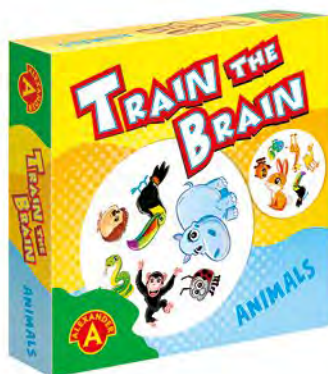

TRAIN THE BRAIN - ANIMALS

Nr art. **2391**