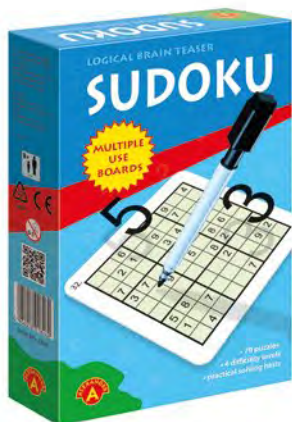

CLASSIC GAMES

..... Prod. No. **1362**

DOMINO CLASSIC - ROYAL IVORY

..... Prod. No. **1361**

DOMINO CLASSIC - IMPERIAL BLACK

Welcome to a marvellous world of dominoes, one of the most popular and largest game families in the world. Here, we provide you with a standard double-six set (28 tiles) and 7 intriguing game variants, ranging from a simple hot party game to a complex cut-throat play and brain-teasing solo puzzles

5+	1-5	28	16	24.5/14.5/3	34/30.5/21
AGE	PLAYERS	ELEMENTS	ITEMS IN MULTI-PIECE PACKAGE	ITEM DIMENSIONS	MULTI-PIECE PACKAGE DIMENSIONS

..... Prod. No. **1363**

TANGRAM

4+	1-6	103	10	29/19/4	34/30.5/21
AGE	PLAYERS	ELEMENTS	ITEMS IN MULTI-PIECE PACKAGE	ITEM DIMENSIONS	MULTI-PIECE PACKAGE DIMENSIONS

TANGRAM is a Chinese transformation puzzle known for about 3000 years. It's a great training for your imagination, perception, concentration and memory. One set consists of 7 various geometric figures (called tans) which form numerous shapes when put together. The goal is to compose a specific shape given only its silhouette with the use of all seven pieces (no overlapping allowed). You can also create your own fabricated shapes. Along with 6 sets of tans and 61 brain-teasing silhouettes, we give you 3 exciting game variants for up to 6 players.

..... Prod. No. **1364**

TANGRAM MINI

4+	1-6	103	10	11/18/3.5	38/19/12
AGE	PLAYERS	ELEMENTS	ITEMS IN MULTI-PIECE PACKAGE	ITEM DIMENSIONS	MULTI-PIECE PACKAGE DIMENSIONS

..... Prod. No. **1846**

SUDOKU - MINI

8+	1-6	36	10	11/18/3.5	38/19/12
AGE	PLAYERS	ELEMENTS	ITEMS IN MULTI-PIECE PACKAGE	ITEM DIMENSIONS	MULTI-PIECE PACKAGE DIMENSIONS