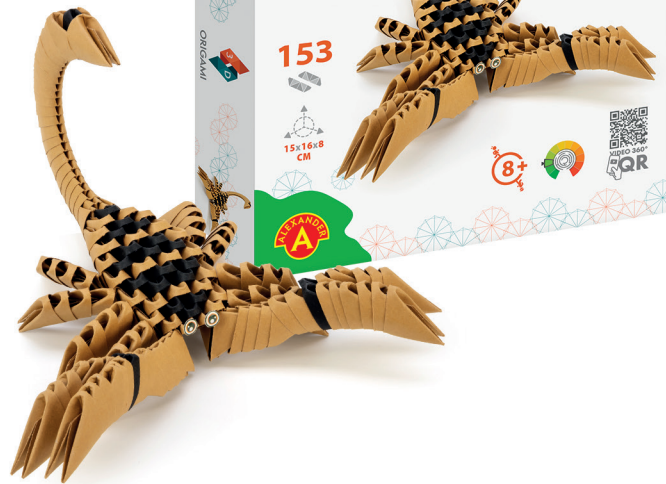

It's never been easier to create something as beautiful as with Origami 3D.

See video presentation about our company!

3D ORIGAMI

.....
The ORIGAMI 3D creative toy series received incredible success at Spielwarenmesse 2023 and the model of Peacock was nominated for the prestige „Toy Award 2023”.

360° video presentation
- Peacock

3D ORIGAMI

Prod. No. 2347
BEE

Prod. No. 2344
CRABS

Prod. No. 2348
SPIDER

Prod. No. 2349
SCORPION

3D ORIGAMI

Prod. No. 2345
BUTTERFLY